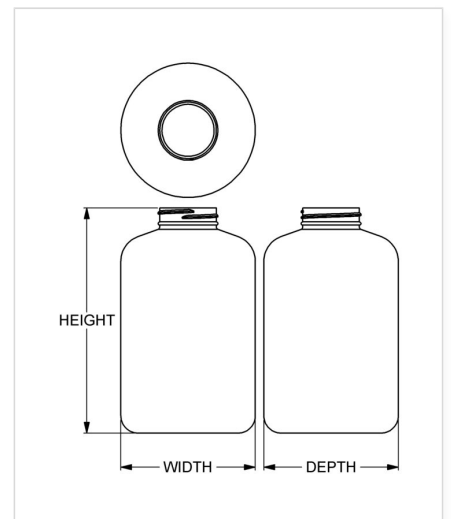

Item: RecyclePak™ 950 cc Classic Series Wide-Mouth Round

Family: RecyclePak™ Round

Specifications

- | | |
|---------------------------------------|---|
| • Capacity 950 ml/cc / 32.1 oz | • Height 165.1 mm / 6.500 in |
| • Mold # 0950 | • Width 98.43 mm / 3.875 in |
| • Finish 45-400 | • Depth 98.43 mm / 3.875 in |
| • Finish Code K1 | • Overflow 1040 ml/cc / 35.2 oz |
| • Weight 54.0 g / 1.90 oz | • Max. Bead Diameter 44.6 mm / 1.756 in |
| • Other Weights No | • Material Options Post-Consumer Recycled HDPE, HDPE |