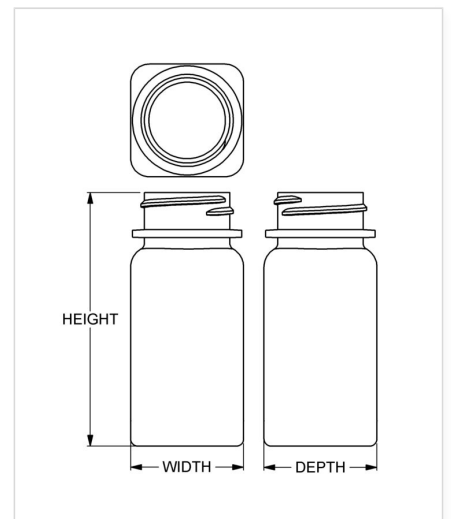

Item: RecyclePak™ 95 cc Wide-Mouth Square

Family: RecyclePak™ Square

Specifications

- | | |
|-------------------------------------|---|
| • Capacity 95 ml/cc / 3.2 oz | • Height 87.43 mm / 3.442 in |
| • Mold # S095 | • Width 38.86 mm / 1.530 in |
| • Finish 33-400 | • Depth 38.86 mm / 1.530 in |
| • Finish Code H1 | • Overflow 96 ml/cc / 3.2 oz |
| • Weight 13.5 g / 0.48 oz | • Max. Bead Diameter 38.48 mm / 1.515 in |
| • Other Weights No | • Material Options Post-Consumer Recycled HDPE, HDPE |

Compatible closures & fitments

PharmaSure™ 33 mm
Continuous Thread
Ribbed Side Smooth
Top

PharmaSure™ 33 mm
Continuous Thread
Smooth Side Smooth
Top