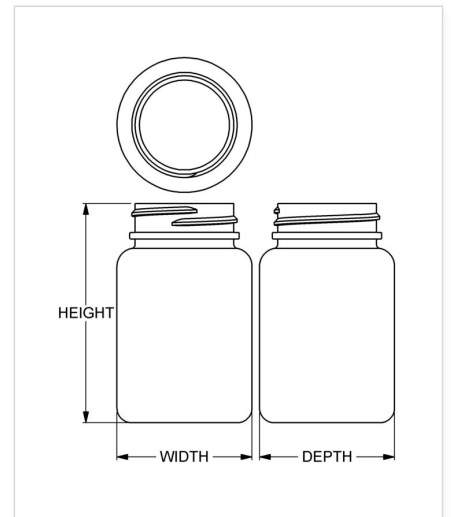

Item: RecyclePak™ 90 cc Contemporary Series Wide-Mouth Round

Family: RecyclePak™ Round

Specifications

- | | |
|-------------------------------------|-------------------------------------------------------------|
| • Capacity 90 ml/cc / 3.0 oz | • Height 77.47 mm / 3.050 in |
| • Mold # 0090 | • Width 47.63 mm / 1.875 in |
| • Finish 38-400 | • Depth 47.63 mm / 1.875 in |
| • Finish Code I1 | • Overflow 109 ml/cc / 3.7 oz |
| • Weight 12.0 g / 0.42 oz | • Max. Bead Diameter 38.99 mm / 1.535 in |
| • Other Weights No | • Material Options Post-Consumer Recycled HDPE, HDPE |