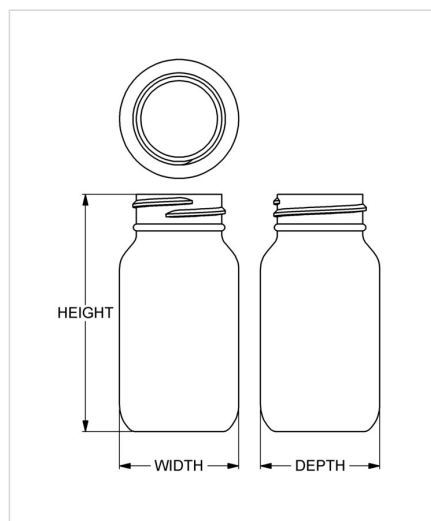

Item: RecyclePak™ 75 cc Artistic Series Wide-Mouth Round

Family: RecyclePak™ Round

Specifications

- | | |
|-------------------------------------|---|
| • Capacity 75 ml/cc / 2.5 oz | • Height 81.92 mm / 3.225 in |
| • Mold # A075 | • Width 41.05 mm / 1.616 in |
| • Finish 33-400 | • Depth 41.05 mm / 1.616 in |
| • Finish Code H1 | • Overflow 83 ml/cc / 2.8 oz |
| • Weight 11.2 g / 0.40 oz | • Max. Bead Diameter 31.88 mm / 1.255 in |
| • Other Weights No | • Material Options Post-Consumer Recycled HDPE, HDPE |

Compatible closures & fitments

PharmaSure™ 33 mm
Continuous Thread
Ribbed Side Smooth
Top

PharmaSure™ 33 mm
Continuous Thread
Smooth Side Smooth
Top

PharmaSure™ 33 mm
SecuRx® Ribbed Side
Text Top CRC

PharmaSure™ 33 mm
SecuRx® Ribbed Side
Pictorial Top CRC

PharmaSure™ 33 mm
SecuRx® SMAT Cap
Text Top CRC