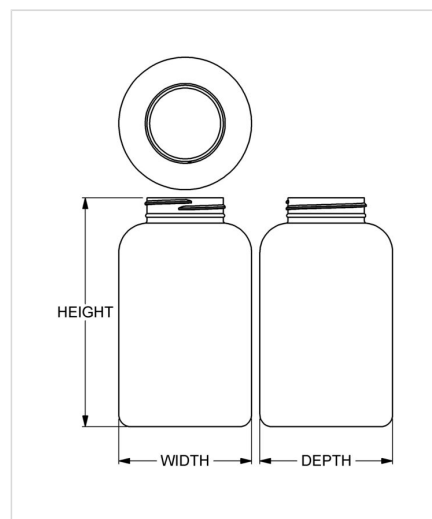

Item: RecyclePak™ 625 cc Classic Series Wide-Mouth Round

Family: RecyclePak™ Round

Specifications

- **Capacity** 625 ml/cc / 21.1 oz
- **Mold #** 0625
- **Finish** 53-400
- **Finish Code** M1
- **Weight** 39.8 g / 1.40 oz
- **Other Weights** Yes
- **Height** 149.23 mm / 5.875 in
- **Width** 86.36 mm / 3.400 in
- **Depth** 86.36 mm / 3.400 in
- **Overflow** 733 ml/cc / 24.8 oz
- **Max. Bead Diameter** 54.79 mm / 2.157 in
- **Material Options** Post-Consumer Recycled HDPE, HDPE