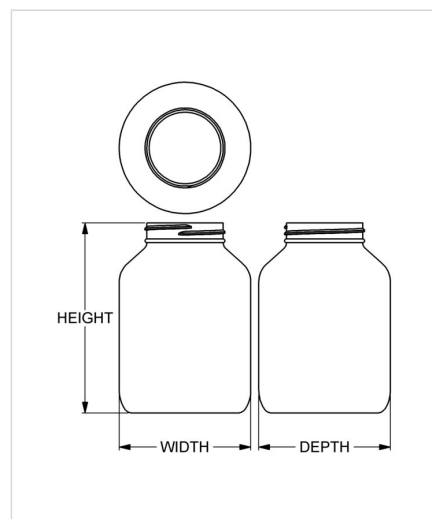

Item: RecyclePak™ 500 cc Artistic Series Wide-Mouth Round

Family: RecyclePak™ Round

Specifications

- | | |
|---------------------------------------|---|
| • Capacity 500 ml/cc / 16.9 oz | • Height 123.83 mm / 4.875 in |
| • Mold # A500 | • Width 85.57 mm / 3.369 in |
| • Finish 53-400 | • Depth 85.57 mm / 3.369 in |
| • Finish Code M1 | • Overflow 555 ml/cc / 18.8 oz |
| • Weight 46.5 g / 1.64 oz | • Max. Bead Diameter 52.45 mm / 2.065 in |
| • Other Weights No | • Material Options Post-Consumer Recycled HDPE, HDPE |