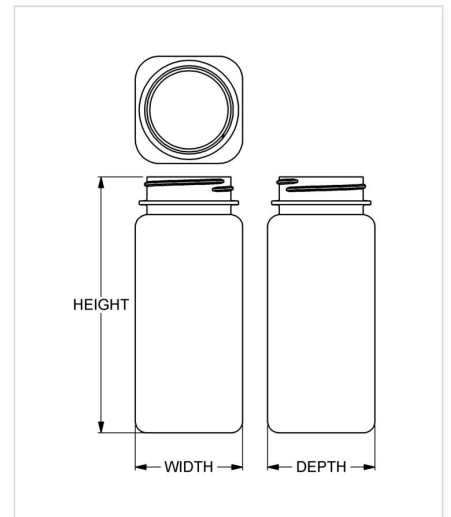

Item: RecyclePak™ 325 cc Wide-Mouth Square

Family: RecyclePak™ Square

Specifications

- **Capacity** 325 ml/cc / 11.0 oz
- **Mold #** S325
- **Finish** 48 mm
- **Finish Code** LA
- **Weight** 30.0 g / 1.06 oz
- **Other Weights** No
- **Height** 136.53 mm / 5.375 in
- **Width** 57.15 mm / 2.250 in
- **Depth** 57.15 mm / 2.250 in
- **Overflow** 359 ml/cc / 12.1 oz
- **Max. Bead Diameter** 53.24 mm / 2.096 in
- **Material Options** Post-Consumer Recycled HDPE, HDPE