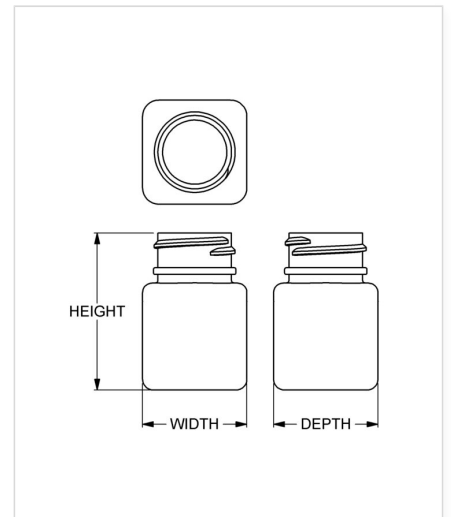

Item: RecyclePak™ 30 cc Wide-Mouth Square

Family: RecyclePak™ Square

Specifications

- | | |
|-------------------------------------|-------------------------------------------------------------|
| • Capacity 30 ml/cc / 1.0 oz | • Height 46.02 mm / 1.812 in |
| • Mold # S030 | • Width 30.56 mm / 1.203 in |
| • Finish 24-400 | • Depth 30.56 mm / 1.203 in |
| • Finish Code F1 | • Overflow 28 ml/cc / 0.9 oz |
| • Weight 5.0 g / 0.18 oz | • Max. Bead Diameter 24.51 mm / 0.965 in |
| • Other Weights No | • Material Options Post-Consumer Recycled HDPE, HDPE |