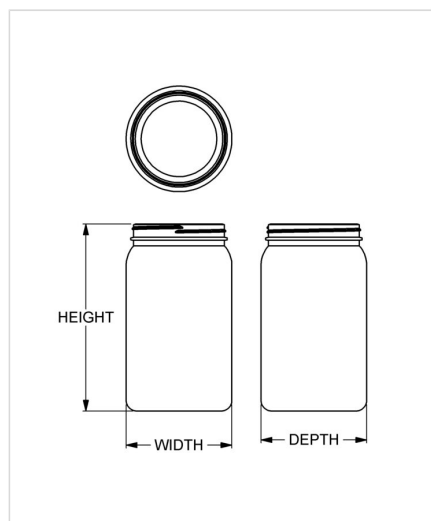

Item: RecyclePak™ 2000 cc Artistic Series Wide-Mouth Round

Family: RecyclePak™ Round

Specifications

- | | |
|--|---|
| • Capacity 2000 ml/cc / 67.6 oz | • Height 219.46 mm / 8.640 in |
| • Mold # 0773 | • Width 123.83 mm / 4.875 in |
| • Finish 110-400 | • Depth 123.83 mm / 4.875 in |
| • Finish Code W1 | • Overflow 2389 ml/cc / 80.8 oz |
| • Weight 105.0 g / 3.70 oz | • Max. Bead Diameter 113.41 mm / 4.465 in |
| • Other Weights No | • Material Options Post-Consumer Recycled HDPE, HDPE |