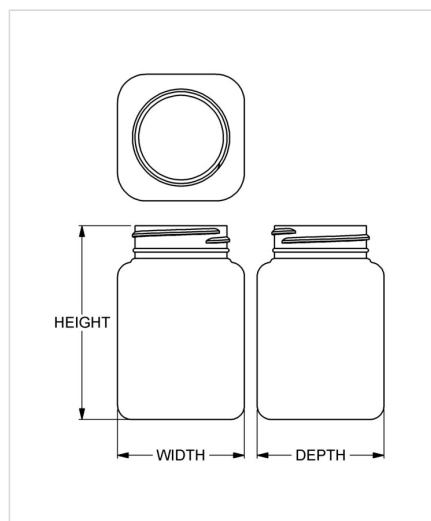

**Item:** RecyclePak™ 200 cc Wide-Mouth Square

**Family:** RecyclePak™ Square

## Specifications

- |                                      |   |
|--------------------------------------|---|
| • <b>Capacity</b> 200 ml/cc / 6.8 oz | • <b>Height</b> 87.38 mm / 3.440 in                         |
| • <b>Mold #</b> S200                 | • <b>Width</b> 57.15 mm / 2.250 in                          |
| • <b>Finish</b> 45-400               | • <b>Depth</b> 57.15 mm / 2.250 in                          |
| • <b>Finish Code</b> K1              | • <b>Overflow</b> 215 ml/cc / 7.3 oz                        |
| • <b>Weight</b> 20.0 g / 0.71 oz     | • <b>Max. Bead Diameter</b> 43.94 mm / 1.730 in             |
| • <b>Other Weights</b> No            | • <b>Material Options</b> Post-Consumer Recycled HDPE, HDPE |