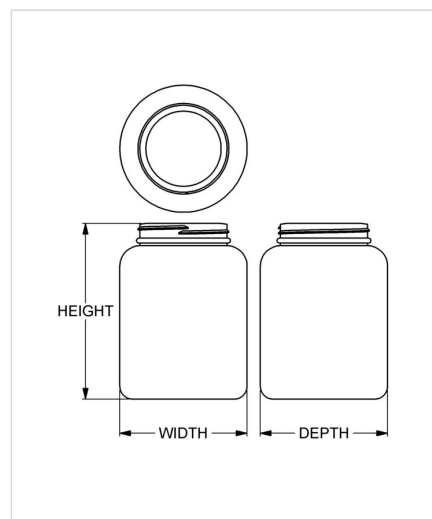

Item: RecyclePak™ 1500 cc Classic Series Wide-Mouth Round

Family: RecyclePak™ Round

Specifications

- | | |
|--|---|
| • Capacity 1500 ml/cc / 50.7 oz | • Height 171.81 mm / 6.764 in |
| • Mold # 1500 | • Width 124.21 mm / 4.890 in |
| • Finish 89-400 | • Depth 124.21 mm / 4.890 in |
| • Finish Code P1 | • Overflow 1788 ml/cc / 60.5 oz |
| • Weight 76.0 g / 2.68 oz | • Max. Bead Diameter 92.02 mm / 3.623 in |
| • Other Weights Yes | • Material Options Post-Consumer Recycled HDPE, HDPE |