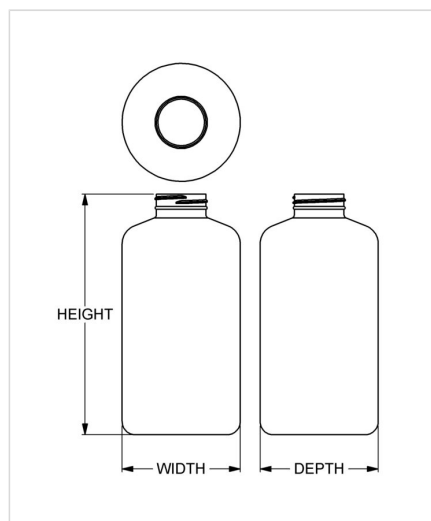

Item: RecyclePak™ 1300 cc Artistic Series Wide-Mouth Round

Family: RecyclePak™ Round

Specifications

- | | |
|--|---|
| • Capacity 1300 ml/cc / 44.0 oz | • Height 201.6 mm / 7.937 in |
| • Mold # 1300 | • Width 98.81 mm / 3.890 in |
| • Finish 45-400 | • Depth 98.81 mm / 3.890 in |
| • Finish Code K1 | • Overflow 1290 ml/cc / 43.6 oz |
| • Weight 70.0 g / 2.47 oz | • Max. Bead Diameter 43.82 mm / 1.725 in |
| • Other Weights Yes | • Material Options Post-Consumer Recycled HDPE, HDPE |