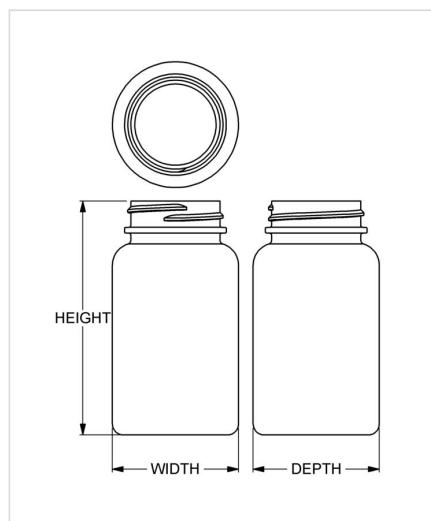

Item: RecyclePak™ 120 cc Classic Series Wide-Mouth Round

Family: RecyclePak™ Round

Specifications

- | | |
|--------------------------------------|---|
| • Capacity 120 ml/cc / 4.1 oz | • Height 91.44 mm / 3.600 in |
| • Mold # 0578 | • Width 49.23 mm / 1.938 in |
| • Finish 38-400 | • Depth 49.23 mm / 1.938 in |
| • Finish Code I1 | • Overflow 141 ml/cc / 4.8 oz |
| • Weight 19.0 g / 0.67 oz | • Max. Bead Diameter 39.7 mm / 1.563 in |
| • Other Weights No | • Material Options Post-Consumer Recycled PET, PET |