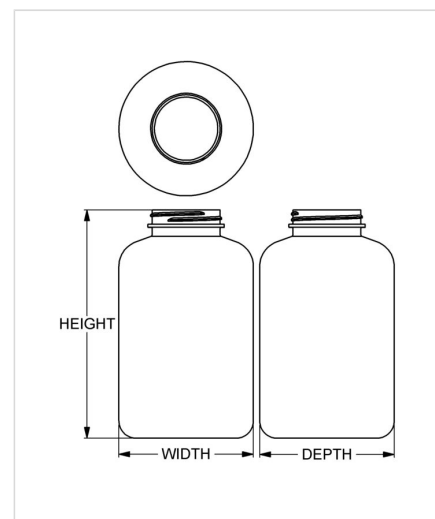

Item: 950 cc Classic Series Wide-Mouth Round
Family: Browse Round

Specifications

- | | |
|---------------------------------------|---|
| • Capacity 950 ml/cc / 32.1 oz | • Height 167.39 mm / 6.590 in |
| • Mold # 0950 | • Width 98.43 mm / 3.875 in |
| • Finish 53 mm | • Depth 98.43 mm / 3.875 in |
| • Finish Code MA | • Overflow 1028 ml/cc / 34.8 oz |
| • Weight 80.0 g / 2.82 oz | • Max. Bead Diameter 56.67 mm / 2.231 in |
| • Other Weights No | • Material Options HDPE |

Compatible closures & fitments

53 mm Continuous
Thread Ribbed Side
Smooth Top

53 mm Continuous
Thread Smooth Side
Smooth Top

53 mm THUMBLE-
EZY® Dispensing Top
with Raised Ring