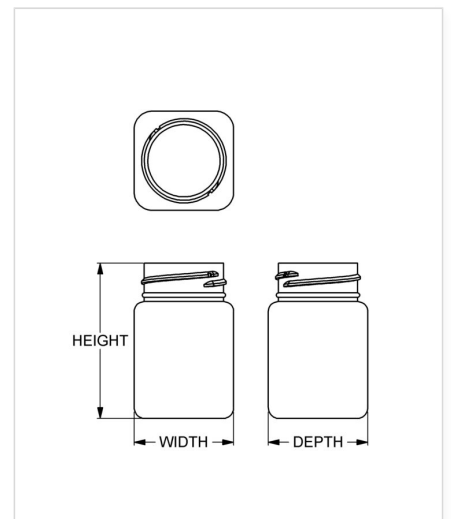

Item: 90 cc Wide-Mouth Square

Family: Browse Square

Specifications

- | | |
|-------------------------------------|---|
| • Capacity 90 ml/cc / 3.0 oz | • Height 68.35 mm / 2.691 in |
| • Mold # 0788 | • Width 43.66 mm / 1.719 in |
| • Finish 38-400 | • Depth 43.66 mm / 1.719 in |
| • Finish Code IA | • Overflow 95 ml/cc / 3.2 oz |
| • Weight 12.0 g / 0.42 oz | • Max. Bead Diameter 37.01 mm / 1.457 in |
| • Other Weights No | • Material Options HDPE |