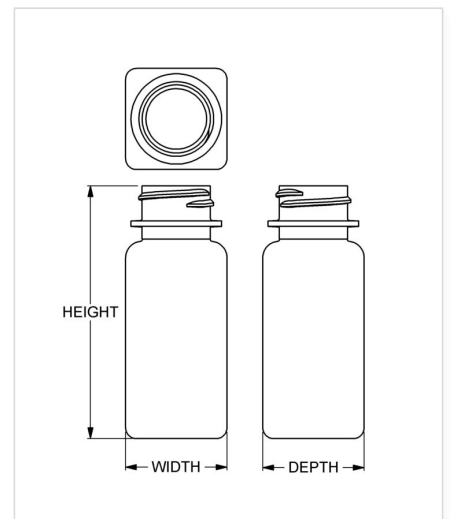

Item: 80 cc Wide-Mouth Square

Family: Browse Square

Specifications

- | | |
|-------------------------------------|---|
| • Capacity 80 ml/cc / 2.7 oz | • Height 92.61 mm / 3.646 in |
| • Mold # 0639 | • Width 37.08 mm / 1.460 in |
| • Finish 28-400 | • Depth 37.08 mm / 1.460 in |
| • Finish Code GA | • Overflow 89 ml/cc / 3.0 oz |
| • Weight 13.0 g / 0.46 oz | • Max. Bead Diameter 33.53 mm / 1.320 in |
| • Other Weights No | • Material Options HDPE |

Compatible closures & fitments

28 mm Continuous
Thread Ribbed Side
Smooth Top