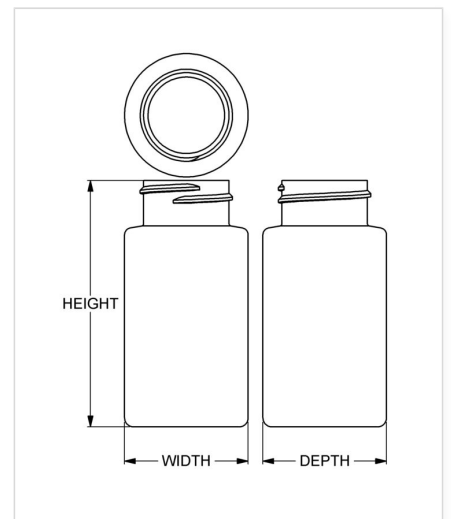

## Specifications

- |                                     |                                     |
|-------------------------------------|-------------------------------------|
| • <b>Capacity</b> 80 ml/cc / 2.7 oz | • <b>Height</b> 85.01 mm / 3.347 in |
| • <b>Mold #</b> 0657                | • <b>Width</b> 42.57 mm / 1.676 in  |
| • <b>Finish</b> 33 mm               | • <b>Depth</b> 42.57 mm / 1.676 in  |
| • <b>Finish Code</b> H9             | • <b>Overflow</b> 92 ml/cc / 3.1 oz |
| • <b>Weight</b> 14.0 g / 0.49 oz    | • <b>Max. Bead Diameter</b> N/A     |
| • <b>Other Weights</b> No           | • <b>Material Options</b> HDPE      |

## Compatible closures & fitments

33 mm Continuous  
Thread Ribbed Side  
Smooth Top

33 mm Continuous  
Thread Smooth Side  
Smooth Top

33 mm SecuRx®  
Ribbed Side Text Top  
CRC

33 mm SecuRx®  
Ribbed Side Pictorial  
Top CRC

33 mm SecuRx®  
SMAT Cap Text Top  
CRC