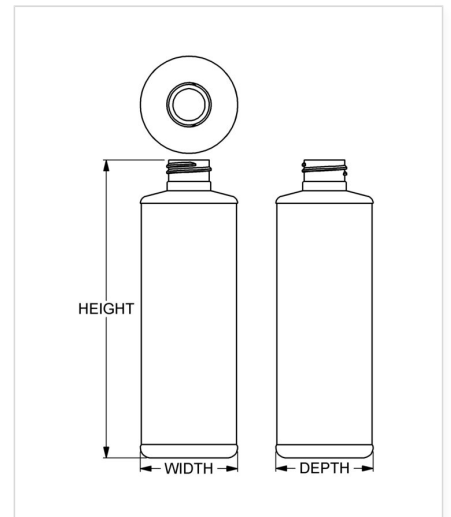

Item: 8 oz Panelled Cylinder

Family: Browse Cylinder

Specifications

- **Capacity** 237 ml/cc / 8.0 oz
- **Mold #** 0317
- **Finish** 24-410
- **Finish Code** F2
- **Weight** 24.0 g / 0.85 oz
- **Other Weights** No
- **Height** 158.88 mm / 6.255 in
- **Width** 51.82 mm / 2.040 in
- **Depth** 51.82 mm / 2.040 in
- **Overflow** 260 ml/cc / 8.8 oz
- **Max. Bead Diameter** 23.62 mm / 0.930 in
- **Material Options** HDPE

Compatible closures & fitments

24 mm SecuRx®
Ribbed Side Pictorial
Top CRC

24 mm SecuRx®
Ribbed Side Text Top
CRC