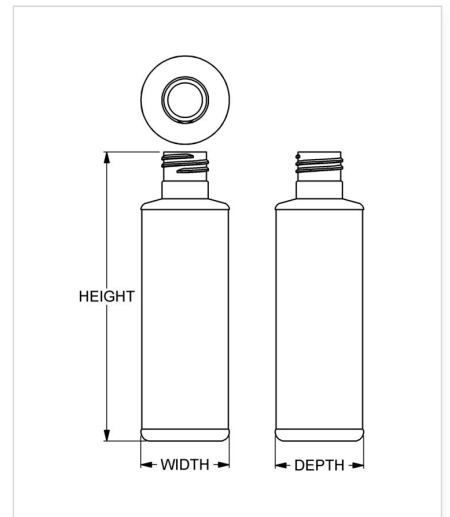

Item: 8 oz Panelled Cylinder

Family: Browse Cylinder

Specifications

- | | |
|--------------------------------------|---|
| • Capacity 237 ml/cc / 8.0 oz | • Height 169.55 mm / 6.675 in |
| • Mold # 0317 | • Width 51.82 mm / 2.040 in |
| • Finish 28-415 | • Depth 51.82 mm / 2.040 in |
| • Finish Code G3 | • Overflow 268 ml/cc / 9.1 oz |
| • Weight 24.0 g / 0.85 oz | • Max. Bead Diameter 27.38 mm / 1.078 in |
| • Other Weights No | • Material Options HDPE |

Compatible closures & fitments

28 mm Continuous
Thread Ribbed Side
Smooth Top

28 mm Continuous
Thread Ribbed Side
Smooth Top

28 mm SecuRx®
Ribbed Side Pictorial
Top CRC

28 mm SecuRx®
Ribbed Side Text Top
CRC

28 mm SecuRx® Cone
Smooth Side Pictorial
Top CRC