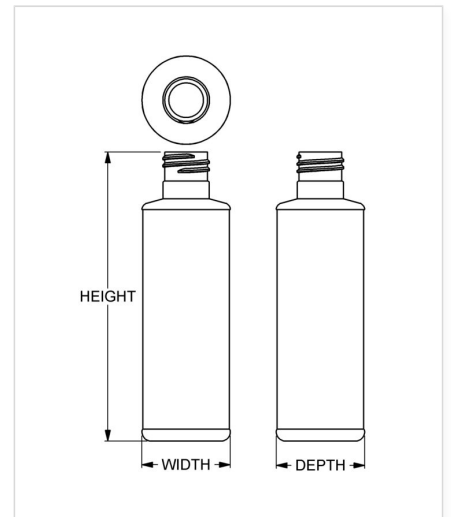

**Item:** 8 oz Panelled Cylinder

**Family:** Browse Cylinder

## Specifications

- |                                      |   |
|--------------------------------------|---|
| • <b>Capacity</b> 237 ml/cc / 8.0 oz | • <b>Height</b> 169.55 mm / 6.675 in            |
| • <b>Mold #</b> 0317                 | • <b>Width</b> 51.82 mm / 2.040 in              |
| • <b>Finish</b> 28-415               | • <b>Depth</b> 51.82 mm / 2.040 in              |
| • <b>Finish Code</b> G3              | • <b>Overflow</b> 268 ml/cc / 9.1 oz            |
| • <b>Weight</b> 24.0 g / 0.85 oz     | • <b>Max. Bead Diameter</b> 27.38 mm / 1.078 in |
| • <b>Other Weights</b> No            | • <b>Material Options</b> HDPE                  |

## Compatible closures & fitments

28 mm Continuous  
Thread Ribbed Side  
Smooth Top

28 mm Continuous  
Thread Ribbed Side  
Smooth Top

28 mm SecuRx®  
Ribbed Side Pictorial  
Top CRC

28 mm SecuRx®  
Ribbed Side Text Top  
CRC

28 mm SecuRx® Cone  
Smooth Side Pictorial  
Top CRC