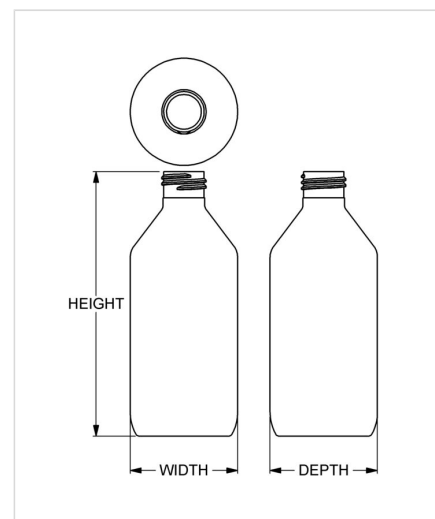

Item: 8 oz Modern Boston Round

Family: Browse Round

Specifications

- | | |
|--------------------------------------|---|
| • Capacity 237 ml/cc / 8.0 oz | • Height 141.12 mm / 5.556 in |
| • Mold # 0534 | • Width 57.15 mm / 2.250 in |
| • Finish 24 mm | • Depth 57.15 mm / 2.250 in |
| • Finish Code FA | • Overflow 263 ml/cc / 8.9 oz |
| • Weight 29.5 g / 1.04 oz | • Max. Bead Diameter 22.48 mm / 0.885 in |
| • Other Weights No | • Material Options PET |

Compatible closures & fitments

24 mm SecuRx®
Ribbed Side Pictorial
Top CRC

24 mm SecuRx®
Ribbed Side Text Top
CRC