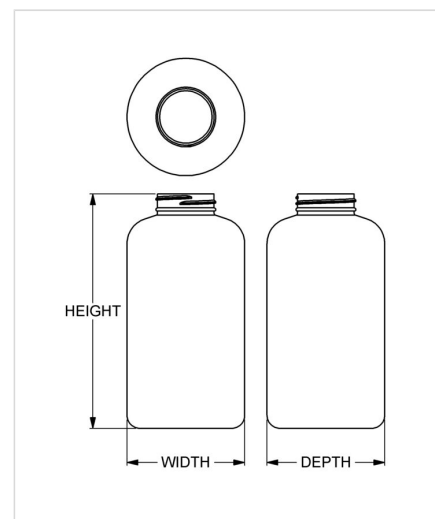

## Specifications

- |                                       |  |
|---------------------------------------|--|
| • <b>Capacity</b> 750 ml/cc / 25.4 oz | • <b>Height</b> 171.86 mm / 6.766 in           |
| • <b>Mold #</b> 0750                  | • <b>Width</b> 86.11 mm / 3.390 in             |
| • <b>Finish</b> 45-400                | • <b>Depth</b> 86.11 mm / 3.390 in             |
| • <b>Finish Code</b> K1               | • <b>Overflow</b> 840 ml/cc / 28.4 oz          |
| • <b>Weight</b> 44.0 g / 1.55 oz      | • <b>Max. Bead Diameter</b> 44.6 mm / 1.756 in |
| • <b>Other Weights</b> Yes            | • <b>Material Options</b> HDPE                 |

## Compatible closures & fitments

45 mm SecuRx®  
GripMax™ Text Top  
CRC

45 mm Continuous  
Thread Ribbed Side  
Smooth Top

45 mm Continuous  
Thread Smooth Side  
Smooth Top

45 mm SecuRx®  
Ribbed Side Text Top  
CRC

45 mm THUMBLE-  
EZY® Dispensing Top

45 mm THUMBLE-  
EZY® Dispensing Top  
with Raised Ring