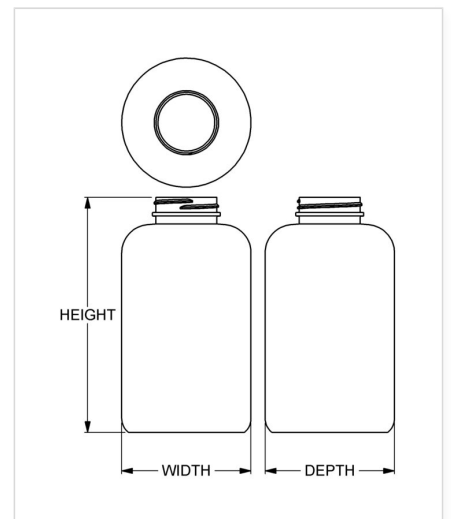

## Specifications

- |                                       |                                                |
|---------------------------------------|------------------------------------------------|
| • <b>Capacity</b> 750 ml/cc / 25.4 oz | • <b>Height</b> 160.40 mm / 6.315 in           |
| • <b>Mold #</b> H750                  | • <b>Width</b> 88.01 mm / 3.465 in             |
| • <b>Finish</b> 45-400                | • <b>Depth</b> 88.01 mm / 3.465 in             |
| • <b>Finish Code</b> K1               | • <b>Overflow</b> 811 ml/cc / 27.4 oz          |
| • <b>Weight</b> 46.0 g / 1.62 oz      | • <b>Max. Bead Diameter</b> 46.2 mm / 1.819 in |
| • <b>Other Weights</b> Yes            | • <b>Material Options</b> HDPE                 |

## Compatible closures & fitments

45 mm SecuRx®  
GripMax™ Text Top  
CRC

45 mm Continuous  
Thread Ribbed Side  
Smooth Top

45 mm Continuous  
Thread Smooth Side  
Smooth Top

45 mm SecuRx®  
Ribbed Side Text Top  
CRC

45 mm THUMBLE-  
EZY® Dispensing Top

45 mm THUMBLE-  
EZY® Dispensing Top  
with Raised Ring