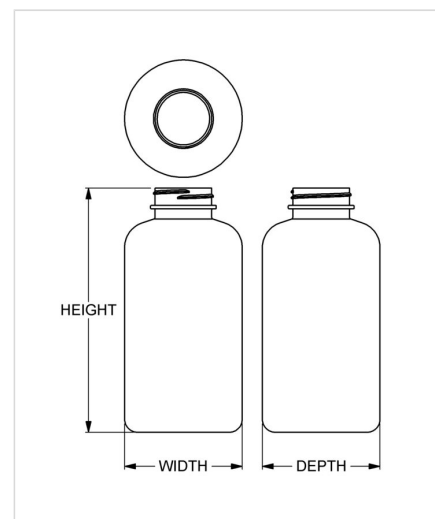

## Specifications

- |                                       |   |
|---------------------------------------|---|
| • <b>Capacity</b> 750 ml/cc / 25.4 oz | • <b>Height</b> 179.02 mm / 7.048 in            |
| • <b>Mold #</b> 0750                  | • <b>Width</b> 86.11 mm / 3.390 in              |
| • <b>Finish</b> 45 mm                 | • <b>Depth</b> 86.11 mm / 3.390 in              |
| • <b>Finish Code</b> KA               | • <b>Overflow</b> 857 ml/cc / 29.0 oz           |
| • <b>Weight</b> 44.0 g / 1.55 oz      | • <b>Max. Bead Diameter</b> 48.64 mm / 1.915 in |
| • <b>Other Weights</b> No             | • <b>Material Options</b> HDPE                  |

## Compatible closures & fitments

45 mm Continuous  
Thread Ribbed Side  
Smooth Top

45 mm THUMBLE-  
EZY® Dispensing Top

45 mm Continuous  
Thread Smooth Side  
Smooth Top

45 mm THUMBLE-  
EZY® Dispensing Top  
with Raised Ring