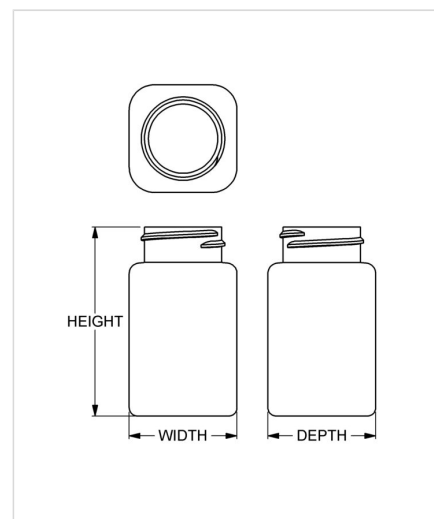

Item: 75 cc Wide-Mouth Square

Family: Browse Square

Specifications

- | | |
|-------------------------------------|-------------------------------------|
| • Capacity 75 ml/cc / 2.5 oz | • Height 72.06 mm / 2.837 in |
| • Mold # 0328 | • Width 41.02 mm / 1.615 in |
| • Finish 33 mm | • Depth 41.02 mm / 1.615 in |
| • Finish Code HA | • Overflow 88 ml/cc / 3.0 oz |
| • Weight 13.0 g / 0.46 oz | • Max. Bead Diameter N/A |
| • Other Weights No | • Material Options HDPE |