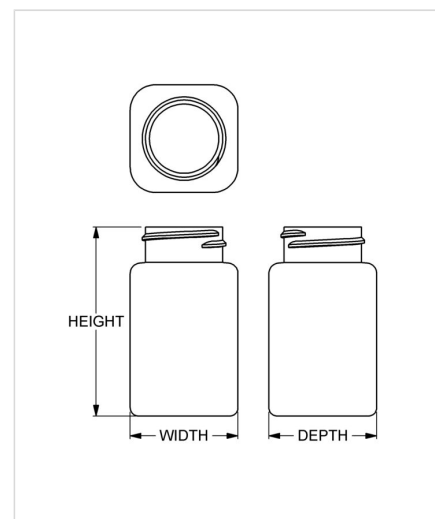

Item: 75 cc Wide-Mouth Square

Family: Browse Square

Specifications

- | | |
|-------------------------------------|-------------------------------------|
| • Capacity 75 ml/cc / 2.5 oz | • Height 72.06 mm / 2.837 in |
| • Mold # 0328 | • Width 41.02 mm / 1.615 in |
| • Finish 33 mm | • Depth 41.02 mm / 1.615 in |
| • Finish Code HA | • Overflow 88 ml/cc / 3.0 oz |
| • Weight 13.0 g / 0.46 oz | • Max. Bead Diameter N/A |
| • Other Weights No | • Material Options HDPE |