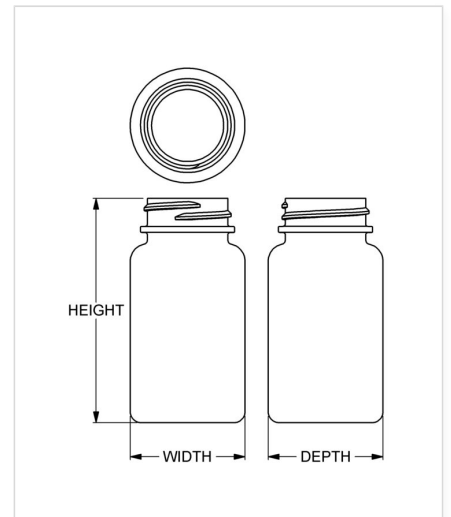

Item: 75 cc Contemporary Series Wide-Mouth Round
Family: Browse Round

Specifications

- | | |
|-------------------------------------|-------------------------------------------------|
| • Capacity 75 ml/cc / 2.5 oz | • Height 82.17 mm / 3.235 in |
| • Mold # 0576 | • Width 41.99 mm / 1.653 in |
| • Finish 33-400 | • Depth 41.99 mm / 1.653 in |
| • Finish Code H1 | • Overflow 91 ml/cc / 3.1 oz |
| • Weight 13.0 g / 0.46 oz | • Max. Bead Diameter 34.47 mm / 1.357 in |
| • Other Weights No | • Material Options PET |

Compatible closures & fitments

33 mm Continuous
Thread Ribbed Side
Smooth Top

33 mm Continuous
Thread Smooth Side
Smooth Top

33 mm SecuRx®
Ribbed Side Text Top
CRC

33 mm SecuRx®
Ribbed Side Pictorial
Top CRC

33 mm SecuRx®
SMAT Cap Text Top
CRC