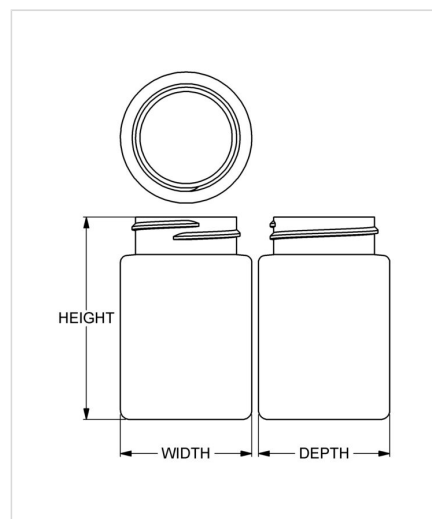

## Specifications

- |                                     |                                     |
|-------------------------------------|-------------------------------------|
| • <b>Capacity</b> 75 ml/cc / 2.5 oz | • <b>Height</b> 69.85 mm / 2.750 in |
| • <b>Mold #</b> 0382                | • <b>Width</b> 45.24 mm / 1.781 in  |
| • <b>Finish</b> 38-400              | • <b>Depth</b> 45.24 mm / 1.781 in  |
| • <b>Finish Code</b> I1             | • <b>Overflow</b> 90 ml/cc / 3.0 oz |
| • <b>Weight</b> 11.2 g / 0.40 oz    | • <b>Max. Bead Diameter</b> N/A     |
| • <b>Other Weights</b> No           | • <b>Material Options</b> HDPE      |

## Compatible closures & fitments

38 mm Continuous  
Thread Ribbed Side  
Smooth Top

38 mm THUMBLE-  
EZY® Dispensing Top

38 mm Continuous  
Thread Smooth Side  
Smooth Top

38 mm SecuRx®  
Ribbed Side Pictorial  
Top CRC

38 mm SecuRx®  
Ribbed Side Text Top  
CRC

38 mm THUMBLE-  
EZY® Dispensing Top  
with Raised Ring

38 mm THUMBLE-  
EZY® III Dispensing  
Top

38 mm SecuRx® 15ml  
Dosage Cap™ with  
Ribbed Side Text Top