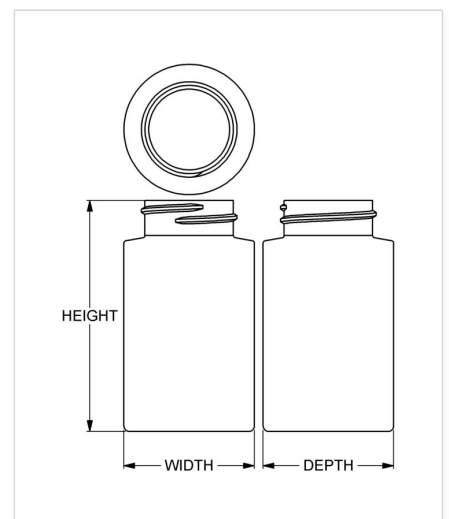

## Specifications

- |                                     |                                     |
|-------------------------------------|-------------------------------------|
| • <b>Capacity</b> 75 ml/cc / 2.5 oz | • <b>Height</b> 76.99 mm / 3.031 in |
| • <b>Mold #</b> 0798                | • <b>Width</b> 43.43 mm / 1.710 in  |
| • <b>Finish</b> 33 mm               | • <b>Depth</b> 43.43 mm / 1.710 in  |
| • <b>Finish Code</b> HA             | • <b>Overflow</b> 85 ml/cc / 2.9 oz |
| • <b>Weight</b> 15.2 g / 0.54 oz    | • <b>Max. Bead Diameter</b> N/A     |
| • <b>Other Weights</b> No           | • <b>Material Options</b> HDPE      |

## Compatible closures & fitments

33 mm Continuous  
Thread Ribbed Side  
Smooth Top

33 mm Continuous  
Thread Smooth Side  
Smooth Top