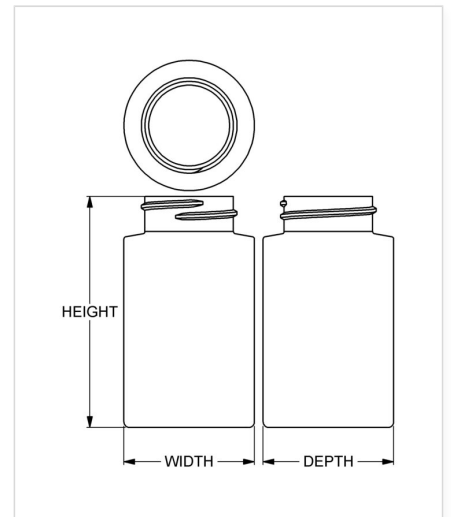

## Specifications

- |                                     |                                     |
|-------------------------------------|-------------------------------------|
| • <b>Capacity</b> 75 ml/cc / 2.5 oz | • <b>Height</b> 76.99 mm / 3.031 in |
| • <b>Mold #</b> 0798                | • <b>Width</b> 43.43 mm / 1.710 in  |
| • <b>Finish</b> 33 mm               | • <b>Depth</b> 43.43 mm / 1.710 in  |
| • <b>Finish Code</b> HA             | • <b>Overflow</b> 85 ml/cc / 2.9 oz |
| • <b>Weight</b> 15.2 g / 0.54 oz    | • <b>Max. Bead Diameter</b> N/A     |
| • <b>Other Weights</b> No           | • <b>Material Options</b> HDPE      |

## Compatible closures & fitments

33 mm Continuous  
Thread Ribbed Side  
Smooth Top

33 mm Continuous  
Thread Smooth Side  
Smooth Top