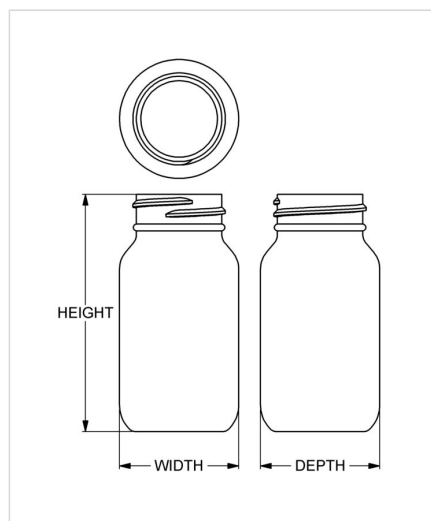

Item: 75 cc Artistic Series Wide-Mouth Round
Family: Browse Round

Specifications

- | | |
|-------------------------------------|---|
| • Capacity 75 ml/cc / 2.5 oz | • Height 81.92 mm / 3.225 in |
| • Mold # A075 | • Width 41.05 mm / 1.616 in |
| • Finish 33-400 | • Depth 41.05 mm / 1.616 in |
| • Finish Code H1 | • Overflow 83 ml/cc / 2.8 oz |
| • Weight 11.2 g / 0.40 oz | • Max. Bead Diameter 31.88 mm / 1.255 in |
| • Other Weights No | • Material Options HDPE |

Compatible closures & fitments

33 mm Continuous
Thread Ribbed Side
Smooth Top

33 mm Continuous
Thread Smooth Side
Smooth Top

33 mm SecuRx®
Ribbed Side Text Top
CRC

33 mm SecuRx®
Ribbed Side Pictorial
Top CRC

33 mm SecuRx®
SMAT Cap Text Top
CRC