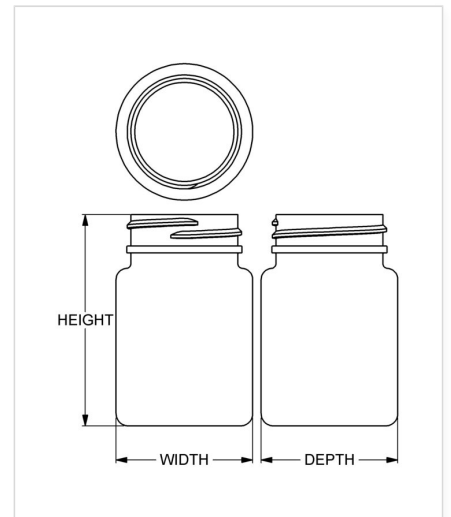

## Specifications

- |                                     |   |
|-------------------------------------|---|
| • <b>Capacity</b> 70 ml/cc / 2.4 oz | • <b>Height</b> 68.83 mm / 2.710 in             |
| • <b>Mold #</b> G070                | • <b>Width</b> 44.45 mm / 1.750 in              |
| • <b>Finish</b> 38-400              | • <b>Depth</b> 44.45 mm / 1.750 in              |
| • <b>Finish Code</b> I1             | • <b>Overflow</b> 84 ml/cc / 2.8 oz             |
| • <b>Weight</b> 9.5 g / 0.34 oz     | • <b>Max. Bead Diameter</b> 37.49 mm / 1.476 in |
| • <b>Other Weights</b> No           | • <b>Material Options</b> HDPE                  |

## Compatible closures & fitments

38 mm Continuous  
Thread Ribbed Side  
Smooth Top

38 mm THUMBLE-  
EZY® Dispensing Top

38 mm Continuous  
Thread Smooth Side  
Smooth Top

38 mm SecuRx®  
Ribbed Side Pictorial  
Top CRC

38 mm SecuRx®  
Ribbed Side Text Top  
CRC

38 mm THUMBLE-  
EZY® Dispensing Top  
with Raised Ring

38 mm THUMBLE-  
EZY® III Dispensing  
Top

38 mm SecuRx® 15ml  
Dosage Cap™ with  
Ribbed Side Text Top