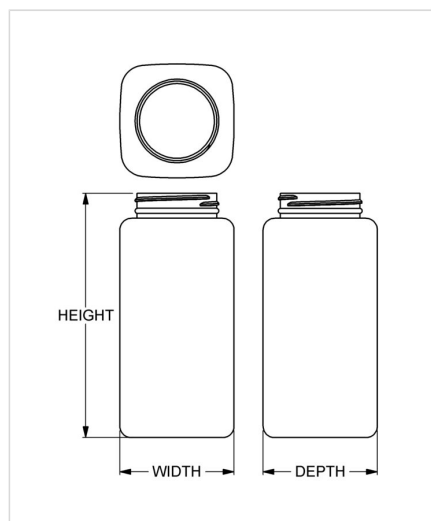

**Item:** 625 cc Wide-Mouth Square

**Family:** Browse Square

## Specifications

- |                                       |   |
|---------------------------------------|---|
| • <b>Capacity</b> 625 ml/cc / 21.1 oz | • <b>Height</b> 152.40 mm / 6.000 in            |
| • <b>Mold #</b> S625                  | • <b>Width</b> 71.12 mm / 2.800 in              |
| • <b>Finish</b> 53-400                | • <b>Depth</b> 71.12 mm / 2.800 in              |
| • <b>Finish Code</b> M1               | • <b>Overflow</b> 625 ml/cc / 21.1 oz           |
| • <b>Weight</b> 44.0 g / 1.55 oz      | • <b>Max. Bead Diameter</b> 53.04 mm / 2.088 in |
| • <b>Other Weights</b> Yes            | • <b>Material Options</b> HDPE                  |

## Compatible closures & fitments

53 mm Continuous  
Thread Ribbed Side  
Smooth Top

53 mm Continuous  
Thread Smooth Side  
Smooth Top

53 mm SecuRx®  
Ribbed Side Smooth  
Top 2-Way Humidity  
Control CRC

53 mm SecuRx®  
Ribbed Side Text Top  
CRC

53 mm THUMBLE-  
EZY® Dispensing Top  
with Raised Ring