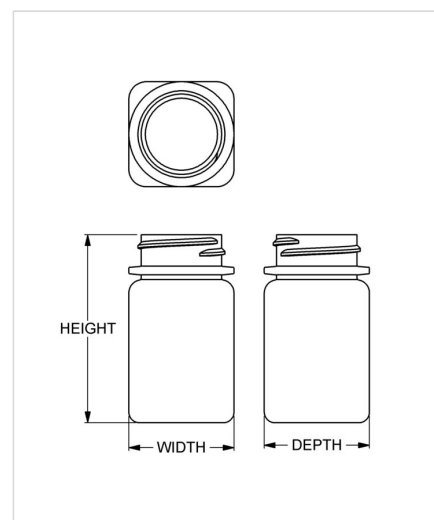

**Item:** 60 cc Wide-Mouth Square

**Family:** Browse Square

## Specifications

- |                                     |   |
|-------------------------------------|---|
| • <b>Capacity</b> 60 ml/cc / 2.0 oz | • <b>Height</b> 68.96 mm / 2.715 in             |
| • <b>Mold #</b> 0232                | • <b>Width</b> 38.48 mm / 1.515 in              |
| • <b>Finish</b> 33-400              | • <b>Depth</b> 38.48 mm / 1.515 in              |
| • <b>Finish Code</b> H1             | • <b>Overflow</b> 72 ml/cc / 2.4 oz             |
| • <b>Weight</b> 10.0 g / 0.35 oz    | • <b>Max. Bead Diameter</b> 38.86 mm / 1.530 in |
| • <b>Other Weights</b> No           | • <b>Material Options</b> HDPE                  |

## Compatible closures & fitments

33 mm Continuous  
Thread Ribbed Side  
Smooth Top

33 mm Continuous  
Thread Smooth Side  
Smooth Top