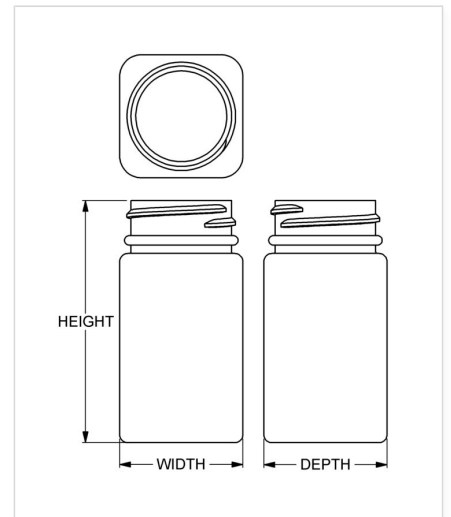

Item: 60 cc Wide-Mouth Square

Family: Browse Square

Specifications

- | | |
|-------------------------------------|---|
| • Capacity 60 ml/cc / 2.0 oz | • Height 70.99 mm / 2.795 in |
| • Mold # 0380 | • Width 36.07 mm / 1.420 in |
| • Finish 33-400 | • Depth 36.07 mm / 1.420 in |
| • Finish Code H1 | • Overflow 68 ml/cc / 2.3 oz |
| • Weight 12.0 g / 0.42 oz | • Max. Bead Diameter 34.01 mm / 1.339 in |
| • Other Weights No | • Material Options HDPE |

Compatible closures & fitments

33 mm Continuous
Thread Ribbed Side
Smooth Top

33 mm Continuous
Thread Smooth Side
Smooth Top

33 mm SecuRx®
Ribbed Side Text Top
CRC

33 mm SecuRx®
Ribbed Side Pictorial
Top CRC

33 mm SecuRx®
SMAT Cap Text Top
CRC