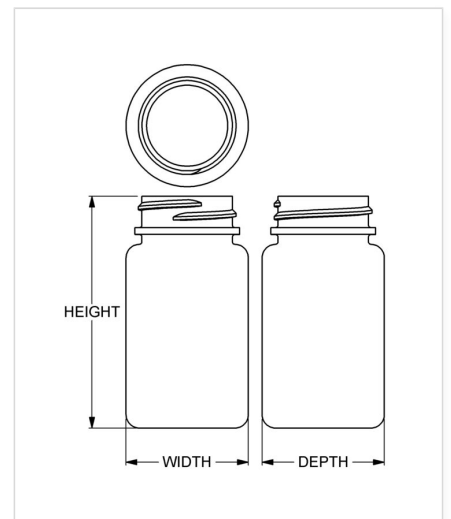

## Specifications

- |                                     |   |
|-------------------------------------|---|
| • <b>Capacity</b> 60 ml/cc / 2.0 oz | • <b>Height</b> 75.57 mm / 2.975 in             |
| • <b>Mold #</b> H060                | • <b>Width</b> 39.75 mm / 1.565 in              |
| • <b>Finish</b> 33-400              | • <b>Depth</b> 39.75 mm / 1.565 in              |
| • <b>Finish Code</b> H1             | • <b>Overflow</b> 73 ml/cc / 2.5 oz             |
| • <b>Weight</b> 10.0 g / 0.35 oz    | • <b>Max. Bead Diameter</b> 34.47 mm / 1.357 in |
| • <b>Other Weights</b> No           | • <b>Material Options</b> HDPE                  |

## Compatible closures & fitments

33 mm Continuous  
Thread Ribbed Side  
Smooth Top

33 mm Continuous  
Thread Smooth Side  
Smooth Top

33 mm SecuRx®  
Ribbed Side Text Top  
CRC

33 mm SecuRx®  
Ribbed Side Pictorial  
Top CRC