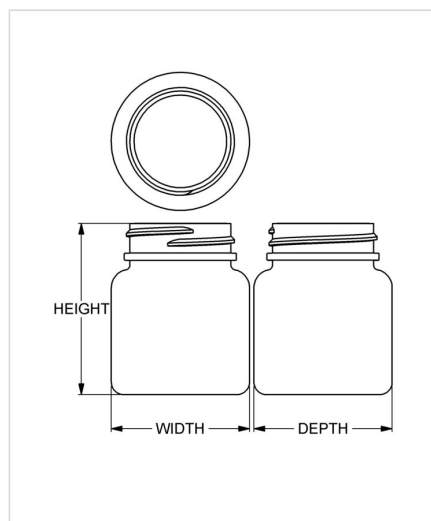

## Specifications

- |                                     |   |
|-------------------------------------|---|
| • <b>Capacity</b> 60 ml/cc / 2.0 oz | • <b>Height</b> 59.06 mm / 2.325 in             |
| • <b>Mold #</b> 0510                | • <b>Width</b> 47.63 mm / 1.875 in              |
| • <b>Finish</b> 38-400              | • <b>Depth</b> 47.63 mm / 1.875 in              |
| • <b>Finish Code</b> I1             | • <b>Overflow</b> 81 ml/cc / 2.8 oz             |
| • <b>Weight</b> 9.0 g / 0.32 oz     | • <b>Max. Bead Diameter</b> 38.99 mm / 1.535 in |
| • <b>Other Weights</b> No           | • <b>Material Options</b> HDPE                  |

## Compatible closures & fitments

38 mm Continuous  
Thread Ribbed Side  
Smooth Top

38 mm THUMBLE-  
EZY® Dispensing Top

38 mm Continuous  
Thread Smooth Side  
Smooth Top

38 mm SecuRx®  
Ribbed Side Pictorial  
Top CRC

38 mm SecuRx®  
Ribbed Side Text Top  
CRC

38 mm THUMBLE-  
EZY® Dispensing Top  
with Raised Ring

38 mm THUMBLE-  
EZY® III Dispensing  
Top

38 mm SecuRx® 15ml  
Dosage Cap™ with  
Ribbed Side Text Top