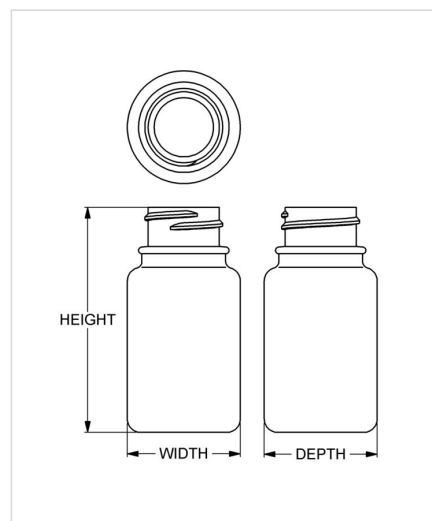

## Specifications

- |                                     |   |
|-------------------------------------|---|
| • <b>Capacity</b> 60 ml/cc / 2.0 oz | • <b>Height</b> 79.17 mm / 3.117 in             |
| • <b>Mold #</b> 0061                | • <b>Width</b> 39.67 mm / 1.562 in              |
| • <b>Finish</b> 28-400              | • <b>Depth</b> 39.67 mm / 1.562 in              |
| • <b>Finish Code</b> G9             | • <b>Overflow</b> 72 ml/cc / 2.4 oz             |
| • <b>Weight</b> 9.0 g / 0.32 oz     | • <b>Max. Bead Diameter</b> 32.18 mm / 1.267 in |
| • <b>Other Weights</b> Yes          | • <b>Material Options</b> HDPE                  |

## Compatible closures & fitments

28 mm Continuous  
Thread Ribbed Side  
Smooth Top

28 mm SecuRx®  
Ribbed Side Pictorial  
Top CRC

28 mm SecuRx®  
Ribbed Side Text Top  
CRC

28 mm SecuRx® Cone  
Smooth Side Pictorial  
Top CRC