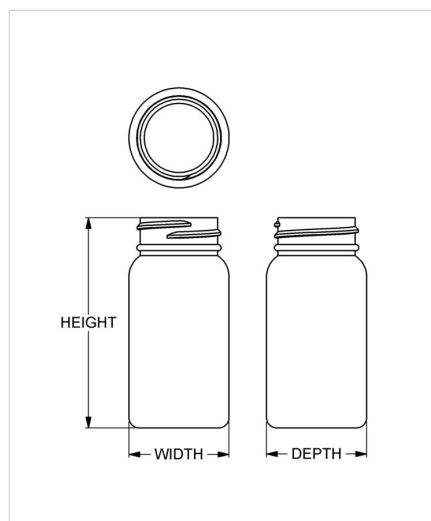

Item: 60 cc Artistic Series Wide-Mouth Round
Family: Browse Round

Specifications

- | | |
|-------------------------------------|---|
| • Capacity 60 ml/cc / 2.0 oz | • Height 80.16 mm / 3.156 in |
| • Mold # 0060 | • Width 38.10 mm / 1.500 in |
| • Finish 33-400 | • Depth 38.10 mm / 1.500 in |
| • Finish Code H1 | • Overflow 74 ml/cc / 2.5 oz |
| • Weight 9.5 g / 0.34 oz | • Max. Bead Diameter 32.51 mm / 1.280 in |
| • Other Weights No | • Material Options HDPE |

Compatible closures & fitments

33 mm Continuous
Thread Ribbed Side
Smooth Top

33 mm Continuous
Thread Smooth Side
Smooth Top

33 mm SecuRx®
Ribbed Side Text Top
CRC

33 mm SecuRx®
Ribbed Side Pictorial
Top CRC