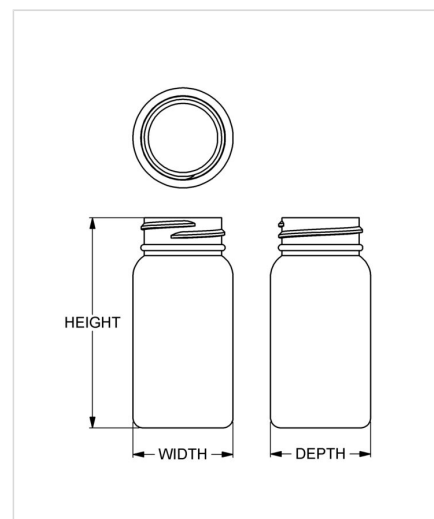

Item: 60 cc Artistic Series Wide-Mouth Round
Family: Browse Round

Specifications

- | | |
|-------------------------------------|---|
| • Capacity 60 ml/cc / 2.0 oz | • Height 80.16 mm / 3.156 in |
| • Mold # 0060 | • Width 38.10 mm / 1.500 in |
| • Finish 33-400 | • Depth 38.10 mm / 1.500 in |
| • Finish Code H1 | • Overflow 74 ml/cc / 2.5 oz |
| • Weight 9.5 g / 0.34 oz | • Max. Bead Diameter 32.51 mm / 1.280 in |
| • Other Weights No | • Material Options HDPE |

Compatible closures & fitments

33 mm Continuous
Thread Ribbed Side
Smooth Top

33 mm Continuous
Thread Smooth Side
Smooth Top

33 mm SecuRx®
Ribbed Side Text Top
CRC

33 mm SecuRx®
Ribbed Side Pictorial
Top CRC