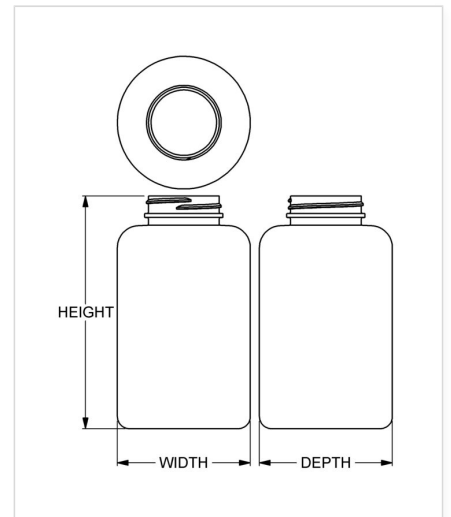

## Specifications

- |                                       |  |
|---------------------------------------|--|
| • <b>Capacity</b> 500 ml/cc / 16.9 oz | • <b>Height</b> 136.53 mm / 5.375 in           |
| • <b>Mold #</b> H500                  | • <b>Width</b> 77.83 mm / 3.064 in             |
| • <b>Finish</b> 45-400                | • <b>Depth</b> 77.83 mm / 3.064 in             |
| • <b>Finish Code</b> K1               | • <b>Overflow</b> 540 ml/cc / 18.3 oz          |
| • <b>Weight</b> 36.0 g / 1.27 oz      | • <b>Max. Bead Diameter</b> 46.2 mm / 1.819 in |
| • <b>Other Weights</b> No             | • <b>Material Options</b> HDPE                 |

## Compatible closures & fitments

45 mm SecuRx®  
GripMax™ Text Top  
CRC

45 mm Continuous  
Thread Ribbed Side  
Smooth Top

45 mm Continuous  
Thread Smooth Side  
Smooth Top

45 mm SecuRx®  
Ribbed Side Text Top  
CRC

45 mm THUMBLE-  
EZY® Dispensing Top

45 mm THUMBLE-  
EZY® Dispensing Top  
with Raised Ring