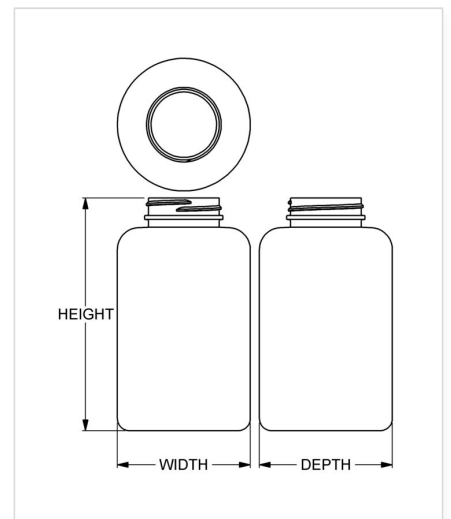

Item: 500 cc Classic Series Wide-Mouth Round
Family: Browse Round

Specifications

- | | |
|---------------------------------------|--|
| • Capacity 500 ml/cc / 16.9 oz | • Height 136.53 mm / 5.375 in |
| • Mold # H500 | • Width 77.83 mm / 3.064 in |
| • Finish 45-400 | • Depth 77.83 mm / 3.064 in |
| • Finish Code K1 | • Overflow 540 ml/cc / 18.3 oz |
| • Weight 36.0 g / 1.27 oz | • Max. Bead Diameter 46.2 mm / 1.819 in |
| • Other Weights No | • Material Options HDPE |

Compatible closures & fitments

45 mm SecuRx®
GripMax™ Text Top
CRC

45 mm Continuous
Thread Ribbed Side
Smooth Top

45 mm Continuous
Thread Smooth Side
Smooth Top

45 mm SecuRx®
Ribbed Side Text Top
CRC

45 mm THUMBLE-
EZY® Dispensing Top

45 mm THUMBLE-
EZY® Dispensing Top
with Raised Ring