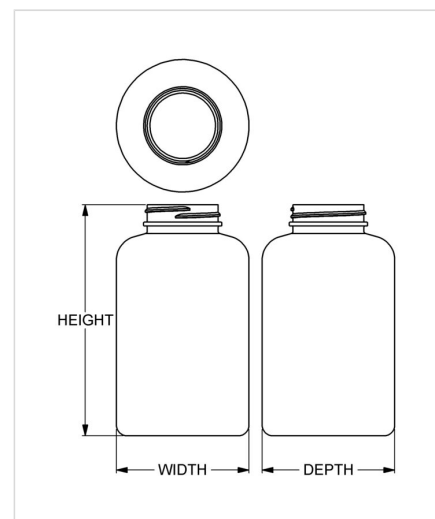

Item: 500 cc Classic Series Wide-Mouth Round
Family: Browse Round

Specifications

- | | |
|---------------------------------------|--|
| • Capacity 500 ml/cc / 16.9 oz | • Height 135.61 mm / 5.339 in |
| • Mold # 0591 | • Width 77.67 mm / 3.058 in |
| • Finish 45-400 | • Depth 77.67 mm / 3.058 in |
| • Finish Code K1 | • Overflow 534 ml/cc / 18.1 oz |
| • Weight 40.0 g / 1.41 oz | • Max. Bead Diameter 46.2 mm / 1.819 in |
| • Other Weights Yes | • Material Options PET |

Compatible closures & fitments

45 mm GripMax™ Text Top CRC

45 mm Continuous Thread Ribbed Side Smooth Top

45 mm Continuous Thread Smooth Side Smooth Top

45 mm SecuRx® Ribbed Side Text Top CRC

45 mm THUMBLE-EZY® Dispensing Top

45 mm THUMBLE-EZY® Dispensing Top with Raised Ring