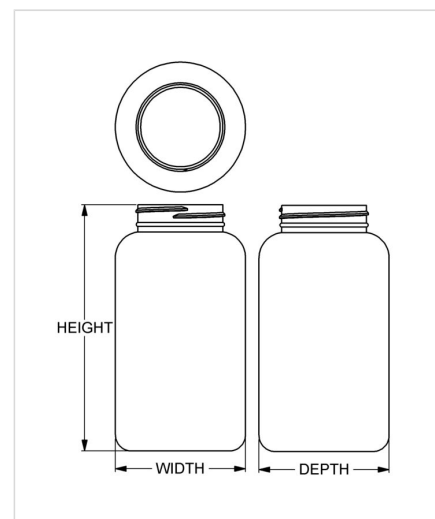

Item: 500 cc Classic Series Wide-Mouth Round
Family: Browse Round

Specifications

- | | |
|---------------------------------------|---|
| • Capacity 500 ml/cc / 16.9 oz | • Height 144.45 mm / 5.687 in |
| • Mold # 0500 | • Width 76.20 mm / 3.000 in |
| • Finish 53-400 | • Depth 76.20 mm / 3.000 in |
| • Finish Code M1 | • Overflow 560 ml/cc / 18.9 oz |
| • Weight 35.0 g / 1.23 oz | • Max. Bead Diameter 55.35 mm / 2.179 in |
| • Other Weights Yes | • Material Options HDPE |

Compatible closures & fitments

53 mm Continuous
Thread Ribbed Side
Smooth Top

53 mm Continuous
Thread Smooth Side
Smooth Top

53 mm SecuRx®
Ribbed Side Smooth
Top 2-Way Humidity
Control CRC

53 mm SecuRx®
Ribbed Side Text Top
CRC

53 mm THUMBLE-
EZY® Dispensing Top
with Raised Ring