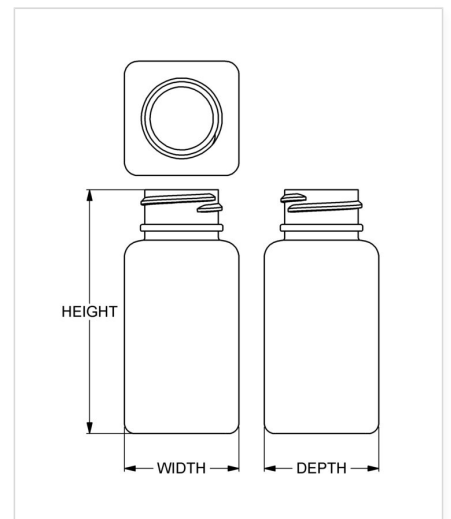

**Item:** 50 cc Wide-Mouth Square

**Family:** Browse Square

## Specifications

- |                                     |   |
|-------------------------------------|---|
| • <b>Capacity</b> 50 ml/cc / 1.7 oz | • <b>Height</b> 71.50 mm / 2.815 in             |
| • <b>Mold #</b> S050                | • <b>Width</b> 33.53 mm / 1.320 in              |
| • <b>Finish</b> 24-400              | • <b>Depth</b> 33.53 mm / 1.320 in              |
| • <b>Finish Code</b> F1             | • <b>Overflow</b> 56 ml/cc / 1.9 oz             |
| • <b>Weight</b> 10.0 g / 0.35 oz    | • <b>Max. Bead Diameter</b> 24.51 mm / 0.965 in |
| • <b>Other Weights</b> No           | • <b>Material Options</b> HDPE                  |

## Compatible closures & fitments

24 mm SecuRx®  
Ribbed Side Pictorial  
Top CRC

24 mm SecuRx®  
Ribbed Side Text Top  
CRC