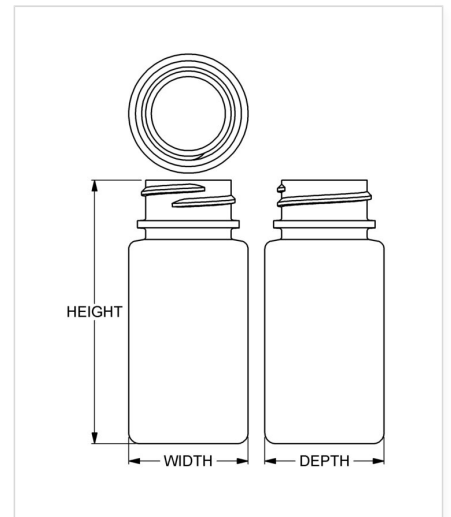

Item: 50 cc Contemporary Series Wide-Mouth Round

Family: Browse Round

Specifications

- | | |
|-------------------------------------|---|
| • Capacity 50 ml/cc / 1.7 oz | • Height 77.27 mm / 3.042 in |
| • Mold # 0465 | • Width 34.93 mm / 1.375 in |
| • Finish 28 mm | • Depth 34.93 mm / 1.375 in |
| • Finish Code GA | • Overflow 55 ml/cc / 1.9 oz |
| • Weight 9.5 g / 0.34 oz | • Max. Bead Diameter 30.15 mm / 1.187 in |
| • Other Weights No | • Material Options HDPE |

Compatible closures & fitments

28 mm Continuous
Thread Ribbed Side
Smooth Top