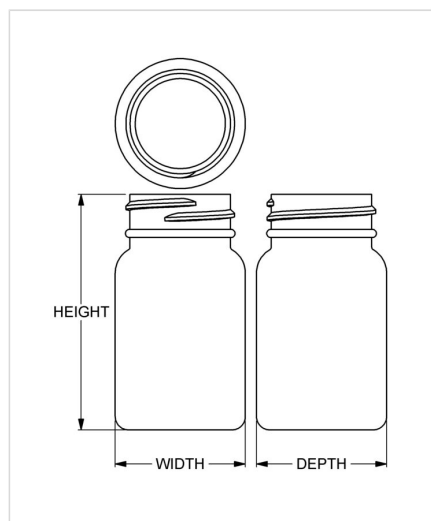

## Specifications

- |                                     |   |
|-------------------------------------|---|
| • <b>Capacity</b> 50 ml/cc / 1.7 oz | • <b>Height</b> 69.06 mm / 2.719 in             |
| • <b>Mold #</b> 0050                | • <b>Width</b> 38.10 mm / 1.500 in              |
| • <b>Finish</b> 33-400              | • <b>Depth</b> 38.10 mm / 1.500 in              |
| • <b>Finish Code</b> H1             | • <b>Overflow</b> 62 ml/cc / 2.1 oz             |
| • <b>Weight</b> 8.0 g / 0.28 oz     | • <b>Max. Bead Diameter</b> 32.51 mm / 1.280 in |
| • <b>Other Weights</b> No           | • <b>Material Options</b> HDPE                  |

## Compatible closures & fitments

33 mm Continuous  
Thread Ribbed Side  
Smooth Top

33 mm Continuous  
Thread Smooth Side  
Smooth Top

33 mm SecuRx®  
Ribbed Side Text Top  
CRC

33 mm SecuRx®  
Ribbed Side Pictorial  
Top CRC