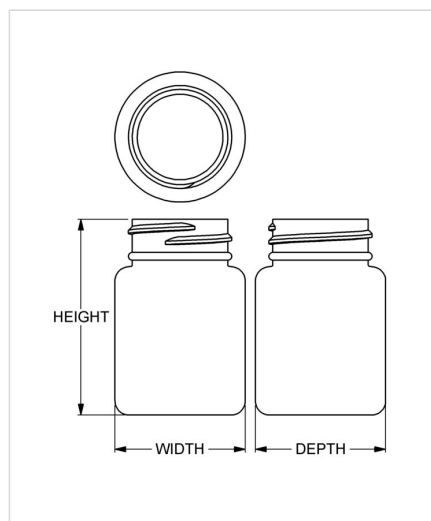

Item: 45 cc Contemporary Series Wide-Mouth Round

Family: Browse Round

Specifications

- | | |
|-------------------------------------|---|
| • Capacity 45 ml/cc / 1.5 oz | • Height 60.45 mm / 2.380 in |
| • Mold # 0872 | • Width 40.16 mm / 1.581 in |
| • Finish 33-400 | • Depth 40.16 mm / 1.581 in |
| • Finish Code H1 | • Overflow 47 ml/cc / 1.6 oz |
| • Weight 9.0 g / 0.32 oz | • Max. Bead Diameter 32.26 mm / 1.270 in |
| • Other Weights No | • Material Options HDPE |

Compatible closures & fitments

33 mm Continuous
Thread Ribbed Side
Smooth Top

33 mm Continuous
Thread Smooth Side
Smooth Top

33 mm SecuRx®
Ribbed Side Text Top
CRC

33 mm SecuRx®
Ribbed Side Pictorial
Top CRC

33 mm SecuRx®
SMAT Cap Text Top
CRC