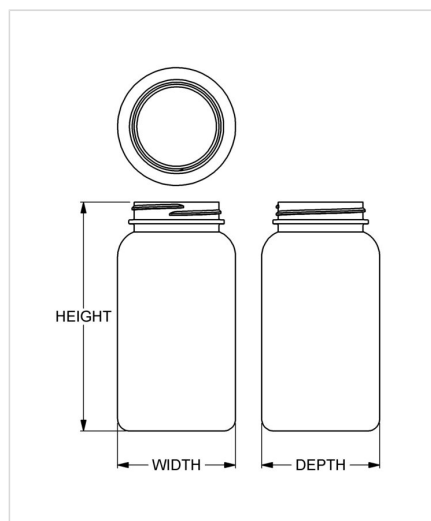

Item: 400 cc Artistic Series Wide-Mouth Round
Family: Browse Round

Specifications

- | | |
|---------------------------------------|---|
| • Capacity 400 ml/cc / 13.5 oz | • Height 134.24 mm / 5.285 in |
| • Mold # 0777 | • Width 69.09 mm / 2.720 in |
| • Finish 53-400 | • Depth 69.09 mm / 2.720 in |
| • Finish Code M1 | • Overflow 426 ml/cc / 14.4 oz |
| • Weight 32.5 g / 1.15 oz | • Max. Bead Diameter 56.26 mm / 2.215 in |
| • Other Weights No | • Material Options HDPE |

Compatible closures & fitments

53 mm Continuous
Thread Ribbed Side
Smooth Top

53 mm Continuous
Thread Smooth Side
Smooth Top

53 mm THUMBLE-
EZY® Dispensing Top
with Raised Ring