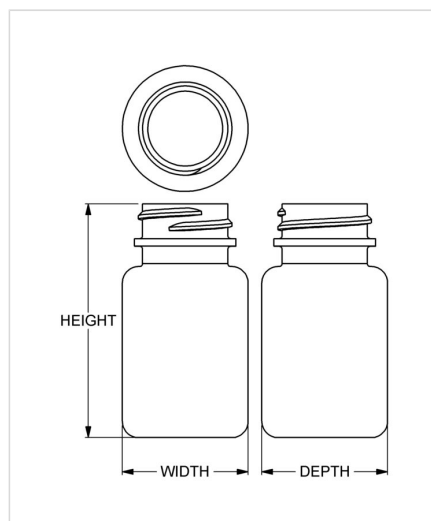

## Specifications

- |                                     |   |
|-------------------------------------|---|
| • <b>Capacity</b> 40 ml/cc / 1.4 oz | • <b>Height</b> 68.53 mm / 2.698 in             |
| • <b>Mold #</b> H040                | • <b>Width</b> 36.83 mm / 1.450 in              |
| • <b>Finish</b> 28-400              | • <b>Depth</b> 36.83 mm / 1.450 in              |
| • <b>Finish Code</b> G1             | • <b>Overflow</b> 53 ml/cc / 1.8 oz             |
| • <b>Weight</b> 8.0 g / 0.28 oz     | • <b>Max. Bead Diameter</b> 29.74 mm / 1.171 in |
| • <b>Other Weights</b> No           | • <b>Material Options</b> HDPE                  |

## Compatible closures & fitments

28 mm Continuous  
Thread Ribbed Side  
Smooth Top

28 mm SecuRx®  
Ribbed Side Pictorial  
Top CRC

28 mm SecuRx®  
Ribbed Side Text Top  
CRC

28 mm SecuRx® Cone  
Smooth Side Pictorial  
Top CRC